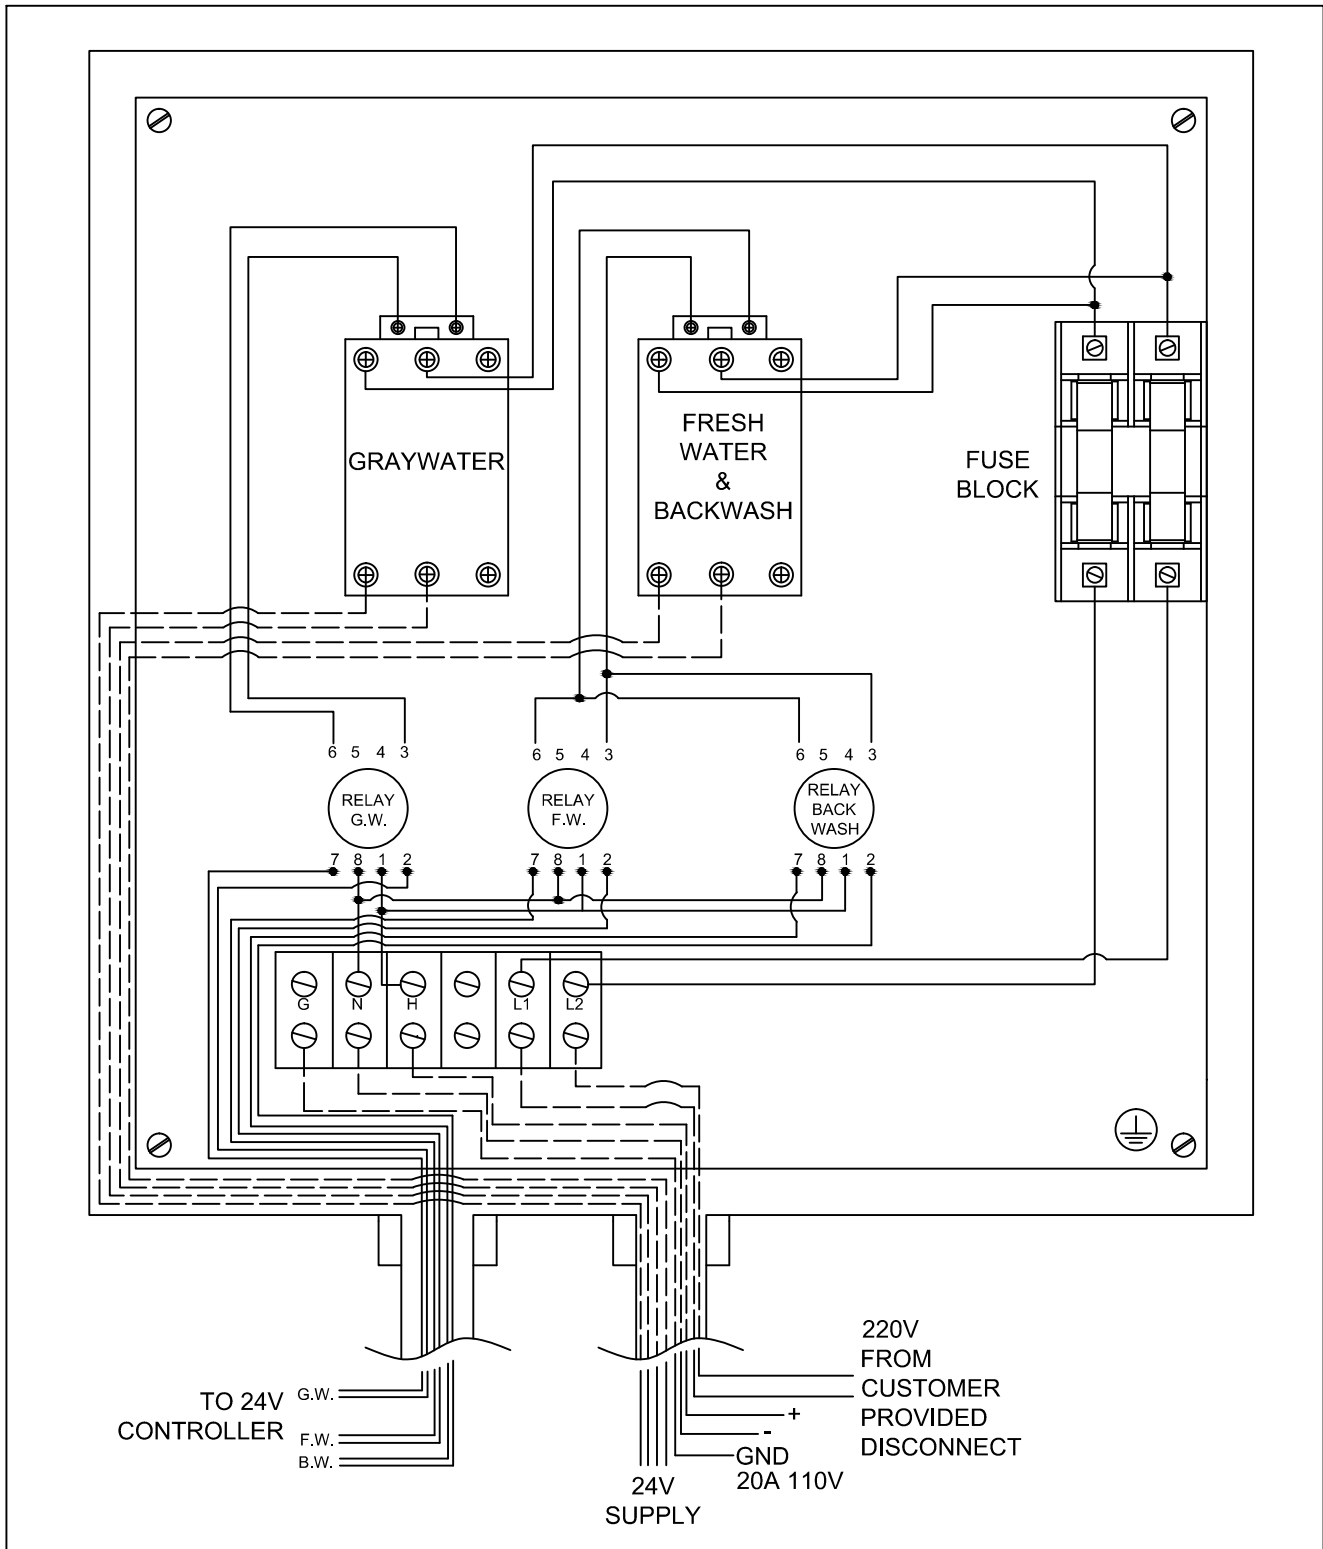

## ReWater® 220 VAC Pump Relay Junction Box Installation Wiring Diagram

**WARNING**

YOU MUST GROUND THE REWATER CONTROLLER THAT THIS JUNCTION BOX IS ATTACHED TO BEFORE ANY WIRE IS CONNECTED TO THIS BOX OR THE CONTROLLER OR STATIC ELECTRICITY MAY SHORT THAT CONTROLLER'S PC BOARD AND RENDER IT INOPERATIVE. SUCH IS NOT COVERED BY WARRANTY.